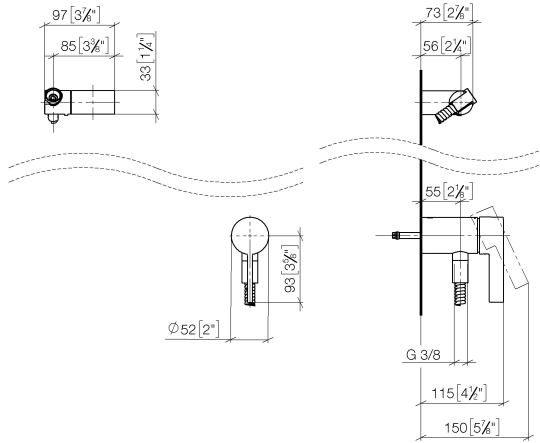

Concealed single-lever mixer with integrated shower connection with hand shower set without hand shower - Chrome

IMO

36 002 970

- metal shower hose 1750mm with integrated anti-twist protection

This article does not include a hand shower!

Required miscellaneous

- Concealed wall mounting -** 35 050 970 90
- max. recess depth 105 mm
 - min. recess depth 80 mm

Concealed single-lever mixer with integrated shower connection with hand shower set without hand shower - Chrome

IMO

36 002 970
mm [inches]

Certificates

Belgaqua_21-025- WRAS_2011027. LGA_29928.
27_1.

36 002 970

Spare parts list

No.	Item Number	Name	Quantity used	Delivery time
1	28 060 970-00	Wall bracket swivel - Chrome	1	10
2	28 322 970-00	Metal shower hose 1/2" x 3/8" x 1750 mm - Chrome	1	2
3	36 050 970-00	Concealed single-lever mixer with integrated shower connection - Chrome	1	10