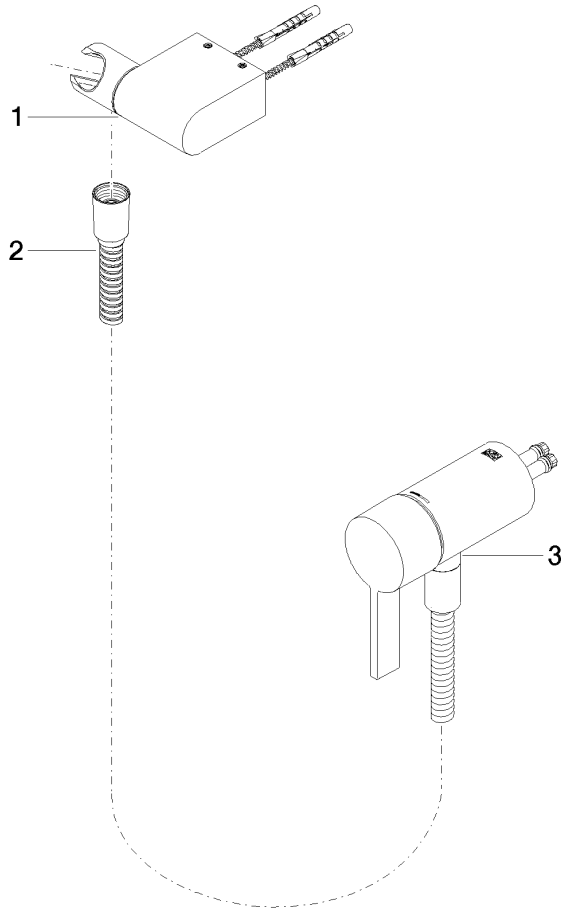

Concealed single-lever mixer with integrated shower connection with hand shower set without hand shower - Chrome

IMO

36 002 970

- metal shower hose 1750mm with integrated anti-twist protection

This article does not include a hand shower!

Required miscellaneous

- Concealed wall mounting -** 35 050 970 90
- max. recess depth 105 mm
 - min. recess depth 80 mm

Concealed single-lever mixer with integrated shower connection with hand shower set without hand shower - Chrome

IMO

36 002 970
mm [inches]

Certificates

Belgaqua_21-025- WRAS_2011027. LGA_29928.
27_1.

36 002 970

Spare parts list

No.	Item Number	Name	Quantity used	Delivery time
1	28 060 970-00	Wall bracket swivel - Chrome	1	10
2	28 322 970-00	Metal shower hose 1/2" x 3/8" x 1750 mm - Chrome	1	2
3	36 050 970-00	Concealed single-lever mixer with integrated shower connection - Chrome	1	10